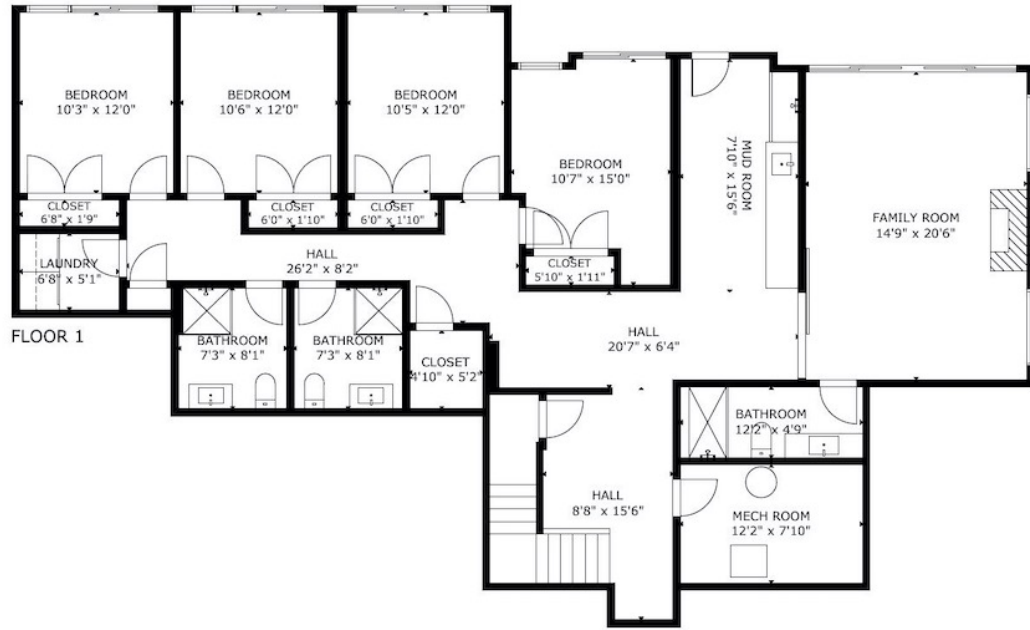

GROSS INTERNAL AREA

TOTAL: 3,924 sq ft

FLOOR 1: 1,852 sq ft, FLOOR 2: 2,072 sq ft

SIZE AND DIMENSIONS ARE APPROXIMATE, ACTUAL MAY VARY

GROSS INTERNAL AREA
 TOTAL: 3,924 sq ft
 FLOOR 1: 1,852 sq ft, FLOOR 2: 2,072 sq ft
 SIZE AND DIMENSIONS ARE APPROXIMATE, ACTUAL MAY VARY

GROSS INTERNAL AREA
 TOTAL: 3,924 sq ft
 FLOOR 1: 1,852 sq ft, FLOOR 2: 2,072 sq ft
 SIZE AND DIMENSIONS ARE APPROXIMATE, ACTUAL MAY VARY