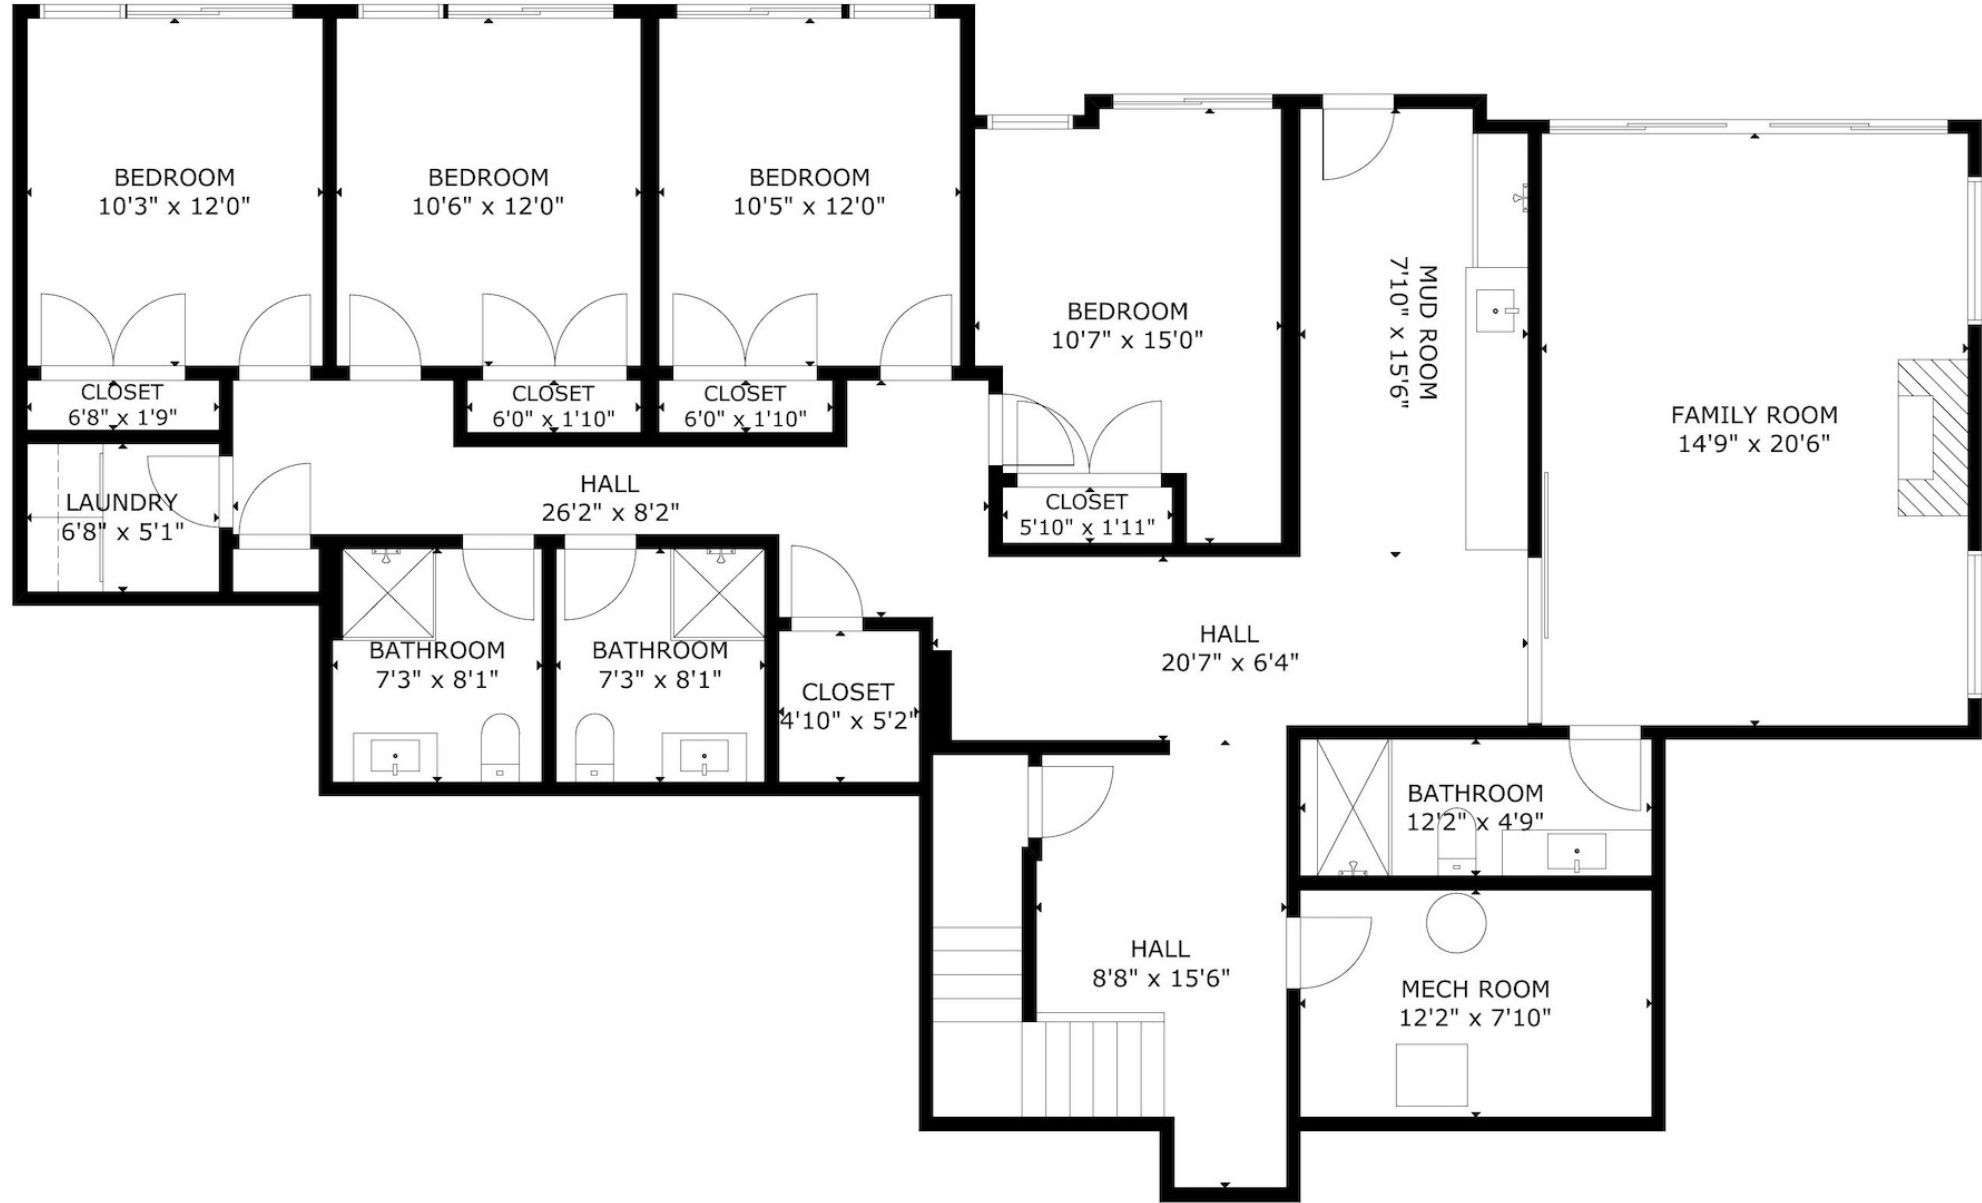

GROSS INTERNAL AREA

TOTAL: 3,924 sq ft

FLOOR 1: 1,852 sq ft, FLOOR 2: 2,072 sq ft

SIZE AND DIMENSIONS ARE APPROXIMATE, ACTUAL MAY VARY

GROSS INTERNAL AREA
 TOTAL: 3,924 sq ft
 FLOOR 1: 1,852 sq ft, FLOOR 2: 2,072 sq ft
 SIZE AND DIMENSIONS ARE APPROXIMATE, ACTUAL MAY VARY

GROSS INTERNAL AREA
 TOTAL: 3,924 sq ft
 FLOOR 1: 1,852 sq ft, FLOOR 2: 2,072 sq ft
 SIZE AND DIMENSIONS ARE APPROXIMATE, ACTUAL MAY VARY