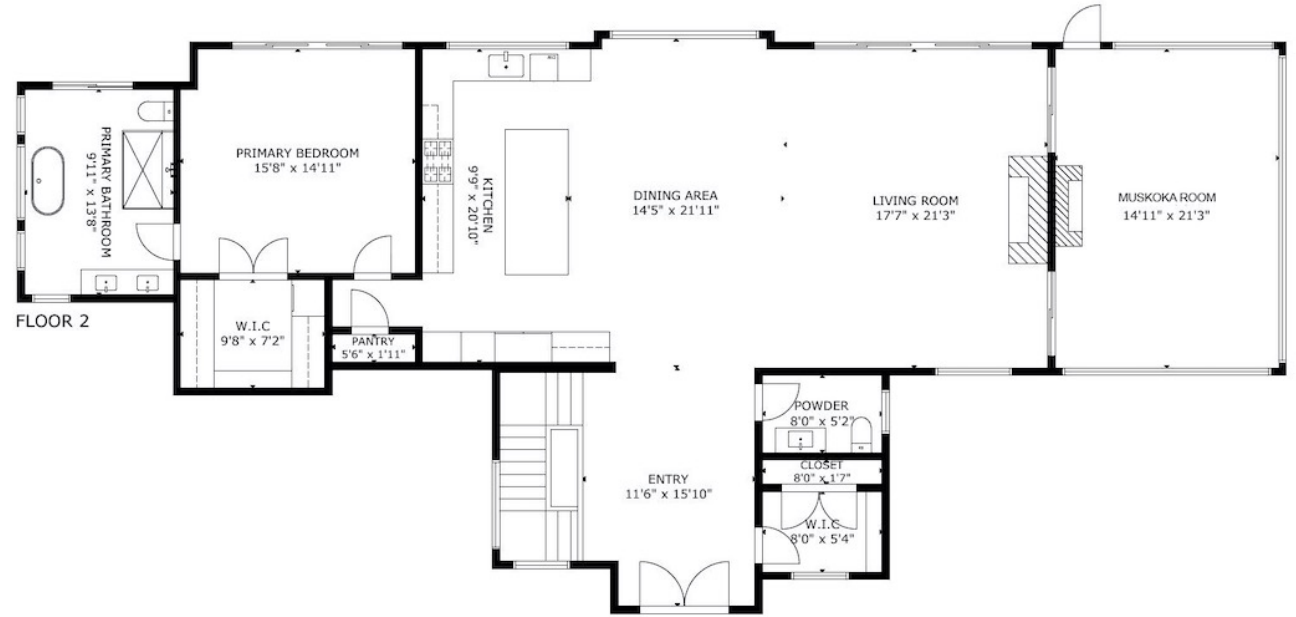

GROSS INTERNAL AREA

TOTAL: 3,924 sq ft

FLOOR 1: 1,852 sq ft, FLOOR 2: 2,072 sq ft

SIZE AND DIMENSIONS ARE APPROXIMATE, ACTUAL MAY VARY

GROSS INTERNAL AREA
 TOTAL: 3,924 sq ft
 FLOOR 1: 1,852 sq ft, FLOOR 2: 2,072 sq ft
 SIZE AND DIMENSIONS ARE APPROXIMATE, ACTUAL MAY VARY

GROSS INTERNAL AREA
 TOTAL: 3,924 sq ft
 FLOOR 1: 1,852 sq ft, FLOOR 2: 2,072 sq ft
 SIZE AND DIMENSIONS ARE APPROXIMATE, ACTUAL MAY VARY